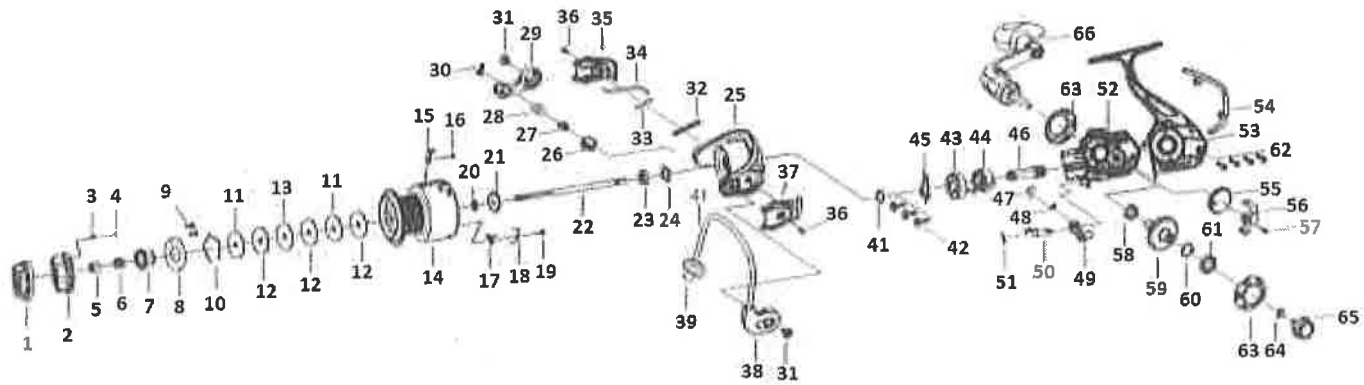

SEAHAWK®
-SINCE 1978-

EXPLODED VIEW

MAGNUS

KEY No.	Parts Name	KEY No.	Parts Name	KEY No.	Parts Name	KEY No.	Parts Name
1	Top Drag Decoration	18	Spring	35	Bend Decoration	51	Spring
2	Top Drag	19	Screw	36	Screw	52	Body
3	Spring	20	Click Washer	37	Square Decoration	53	Body Foot
4	Click Stick	21	Click Round	38	Square Seal	54	Body Decoration
5	Screw Nut	22	Main Shaft	39	Wire Screw	55	Gear
6	Spring	23	Screw	40	Wire	56	Slide Plate
7	Push Holder	24	Rotor Plate	41	Washer	57	Screw
8	Push Holder Plate	25	Rotor	42	Screw	58	Ball Bearing
9	Screw	26	Wire Roller	43	Ball Bearing	59	Gear Disk
10	Star Spring	27	Bushings	44	One-Way Ball Bearing	60	Gear Washer
11	Washer	28	Bend Holder	45	Plate Retainer	61	Bushings
12	Drag Washer	29	Bend Seal	46	Gear Shaft	62	Screw
13	Ear Washer	30	Screw	47	Reverse Plate	63	Cover Decoration
14	Spool	31	Bend Screw	48	Screw	64	Gear Washer
15	Wire Holder	32	Strong Spring	49	Reverse Button	65	Handle Cover
16	Wire Plate	33	Bend Shaft	50	Reverse Shaft	66	Handle
17	Click Plate	34	Wire Slick				